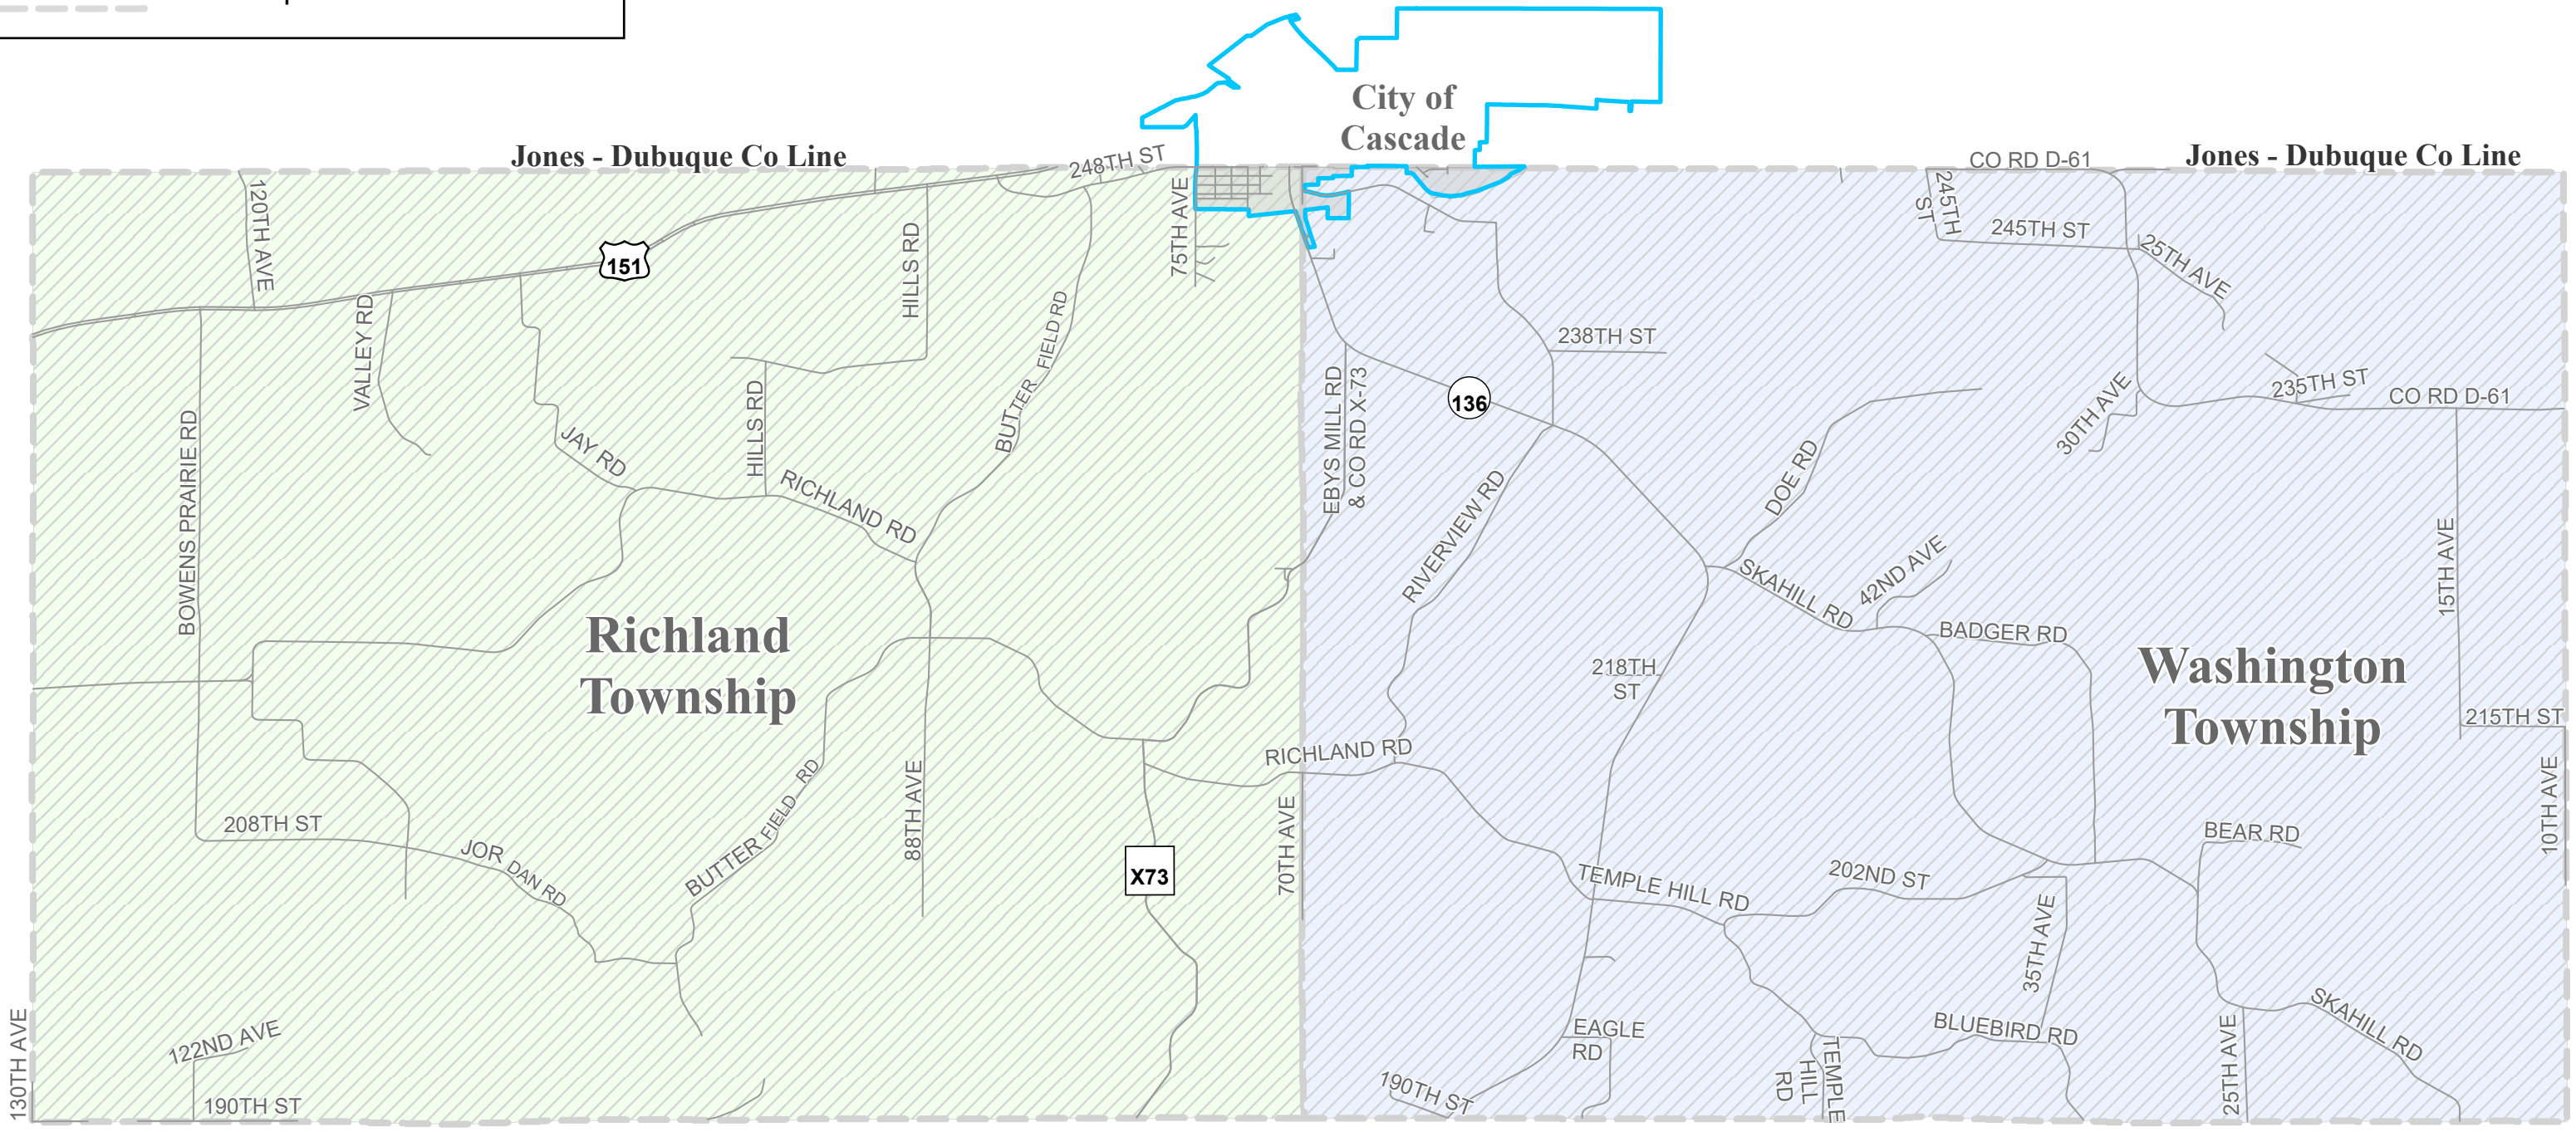

Legend:

-  Roads
-  Cascade
-  Cascade - Jones County Portion
-  Townships

Joint City/County Richland/Washington VOTING PRECINCT

Effective
January 15, 2022

Miles

This map was produced from data maintained in the Jones County Geographic Information System by Jones County GIS. For further information regarding maps, data sources or the availability of GIS products and services, please contact the Jones County GIS at: gis@jonescountyiowa.gov

This map does not represent a survey. No liability is assumed for the accuracy of the data delineated herein, either expressed or implied by Jones County or its employees. This map is compiled from official records, including plats, surveys, recorded deeds, and contracts, and only contains information required for local government purposes. See the recorded documents for more detailed legal information.